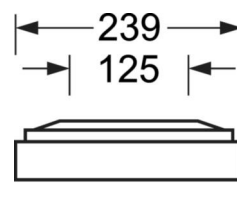

MECHANICS

Housing colour	traffic white RAL 9016
Dimensions (LxWxDxH)	1548mm x 239mm x 62mm
Weight (net)	7kg
Cable entry KE (X/Y)	0mm/0mm
Type of installation	Ceiling-mounted single installation, Ceiling-mounted trunking installation, Mounting rail installation

DEEP-LINK

<https://www.regiolum.de/en/article/65711036170>

Reference	LED 4000lm 827-865
ηLB	100 %
Φ ↓/↑	100 % / 0 %
UGR lat./long.	18.3 / 18.6
VDU	65° < 3000cd/m²

Dimensions

L	1548 mm	Length
B	239 mm	Width
H	62 mm	Height
A1	1300 mm	Mounting distance single mounting
A3	248 mm	Mounting distance between luminaires in a light run arrangement
A4	125 mm	Mounting distance (width)
X	0 mm	Distance cable infeed to the center of the luminaire on the X-axis
Y	0 mm	Distance cable infeed to the center of the luminaire on the Y-axis