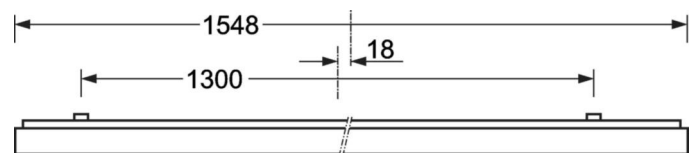

Surface-mounted luminaire - Micro-prismatic diffuser - direct distribution

Steel sheet enclosure, powder-coated rectangular cross-section, integrated Quicklock quick-mount bracket system with catch hook and safety rope for simple and quick mounting; Housing colour traffic white RAL 9016; Homogeneous direct light distribution for VDU-compatibility in accordance with DIN-EN 12464-1; glare reduction through microprism diffuser with special "multilayer" technology and optimised light deflecting foil; Integrated DALI LED driver device type 8 (DT8). Easy installation of the connection, directly on the upper side of the luminaire with a terminal cover cap. Electrical connection via 5-pole connection terminal with plug-in contacts.. If required, an AVA-MH universal mounting aid is available as an accessory. Surface-mounted luminaire for ceiling installation; connection to an SRT quick fit mounting system via an SRGVU mounting device carrier. Luminaire with tunable white continuously adjustable colour temperatures, for implementing daylight simulations with Human Centric Lighting (HCL).

MECHANICS

Housing colour	traffic white RAL 9016
Dimensions (LxWxDxH)	1548mm x 239mm x 62mm
Weight (net)	7kg
Cable entry KE (X/Y)	0mm/0mm
Type of installation	Ceiling-mounted single installation, Ceiling-mounted trunking installation, Mounting rail installation

DEEP-LINK

<https://www.regiolum.de/en/article/65711036170>

Reference	LED 4000lm 827-865
ηLB	100 %
Φ ↓/↑	100 % / 0 %
UGR lat./long.	18.3 / 18.6
VDU	65° < 3000cd/m²

Dimensions

L	1548 mm	Length
B	239 mm	Width
H	62 mm	Height
A1	1300 mm	Mounting distance single mounting
A3	248 mm	Mounting distance between luminaires in a light run arrangement
A4	125 mm	Mounting distance (width)
X	0 mm	Distance cable infeed to the center of the luminaire on the X-axis
Y	0 mm	Distance cable infeed to the center of the luminaire on the Y-axis