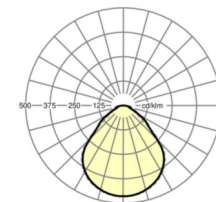

LIGHTING TECHNOLOGY

Placement	LED, Colour rendering/Light colour CRI ≥ 80 / 2700K-6500K continuously adjustable
Colour tolerance (MacAdam)	3SDCM
Photobiological safety (Luminaire)	RG0
Nominal luminous flux	3950lm
LED service life	100000h L80/B10 (Tq 25°C), 50000h L90/B50 (Tq 25°C)
Luminaire luminous efficiency	117lm/W
UGR lat./long.	18.3 / 18.6

DEEP-LINK

<https://www.regiolum.de/en/article/65711036170>

Reference	LED 4000lm 827-865
ηLB	100 %
Φ ↓/↑	100 % / 0 %
UGR lat./long.	18.3 / 18.6
VDU	65° < 3000cd/m²

Dimensions

L	1548 mm	Length
B	239 mm	Width
H	62 mm	Height
A1	1300 mm	Mounting distance single mounting
A3	248 mm	Mounting distance between luminaires in a light run arrangement
A4	125 mm	Mounting distance (width)
X	0 mm	Distance cable infeed to the center of the luminaire on the X-axis
Y	0 mm	Distance cable infeed to the center of the luminaire on the Y-axis